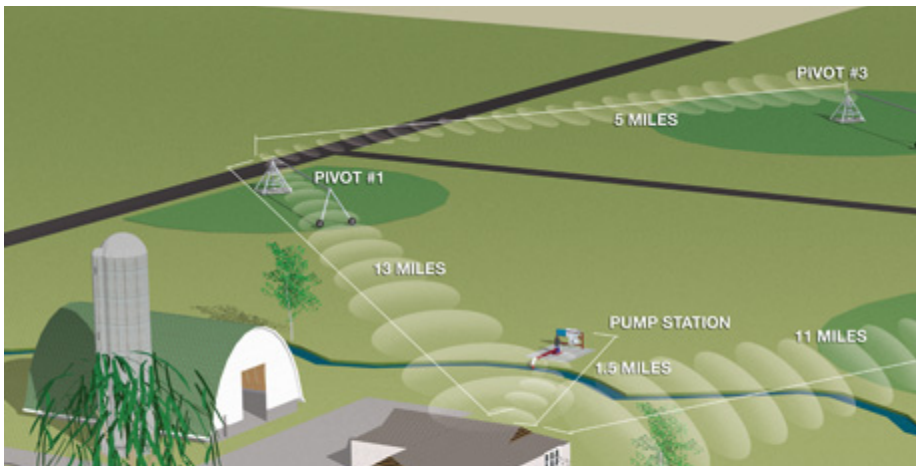

TELEMETRY

Valley controls offer optional two-way communication features that let you manage your irrigation equipment 24/7, without the time and energy costs of trips to the field.

Valley BaseStation2-SM

Centralized irrigation management for your office computer, custom designed to suit your needs. Control and monitor pivots, pumps, valves and other devices without going to the field. Now with Soil Moisture monitoring capabilities.

Tracker

With the introduction of Valley Tracker Mobile, irrigators now have access via Smartphone for remote management of their pivots and linears.

Irrysis

Irrysis specialises in process control, one way and two way remote control systems, pump protection, custom PLC control and water transfer management. No matter what your irrigation needs Irrysis allows you to automate and control all aspects of irrigation pumping and monitoring offering