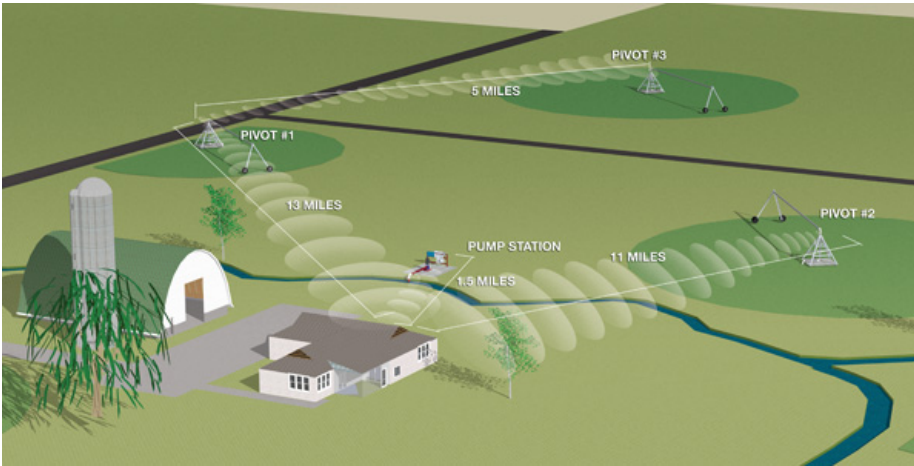

TELEMETRY

Valley controls offer optional two-way communication features that let you manage your irrigation equipment 24/7, without the time and energy costs of trips to the field.

Valley BaseStation2-SM

Centralized irrigation management for your office computer, custom designed to suit your needs. Control and monitor pivots, pumps, valves and other devices without going to the field. Now with Soil Moisture monitoring capabilities.

Tracker

With the introduction of Valley Tracker Mobile, irrigators now have access via Smartphone for remote management of their pivots and linears.

Irrysis

Irrysis specialises in process control, one way and two way remote control systems, pump protection, custom PLC control and water transfer management. No matter what your irrigation needs Irrysis allows you to automate and control all aspects of irrigation pumping and monitoring offering

you unequalled irrigation support. By doing this you will be able to manage your water more efficiently and safely.
